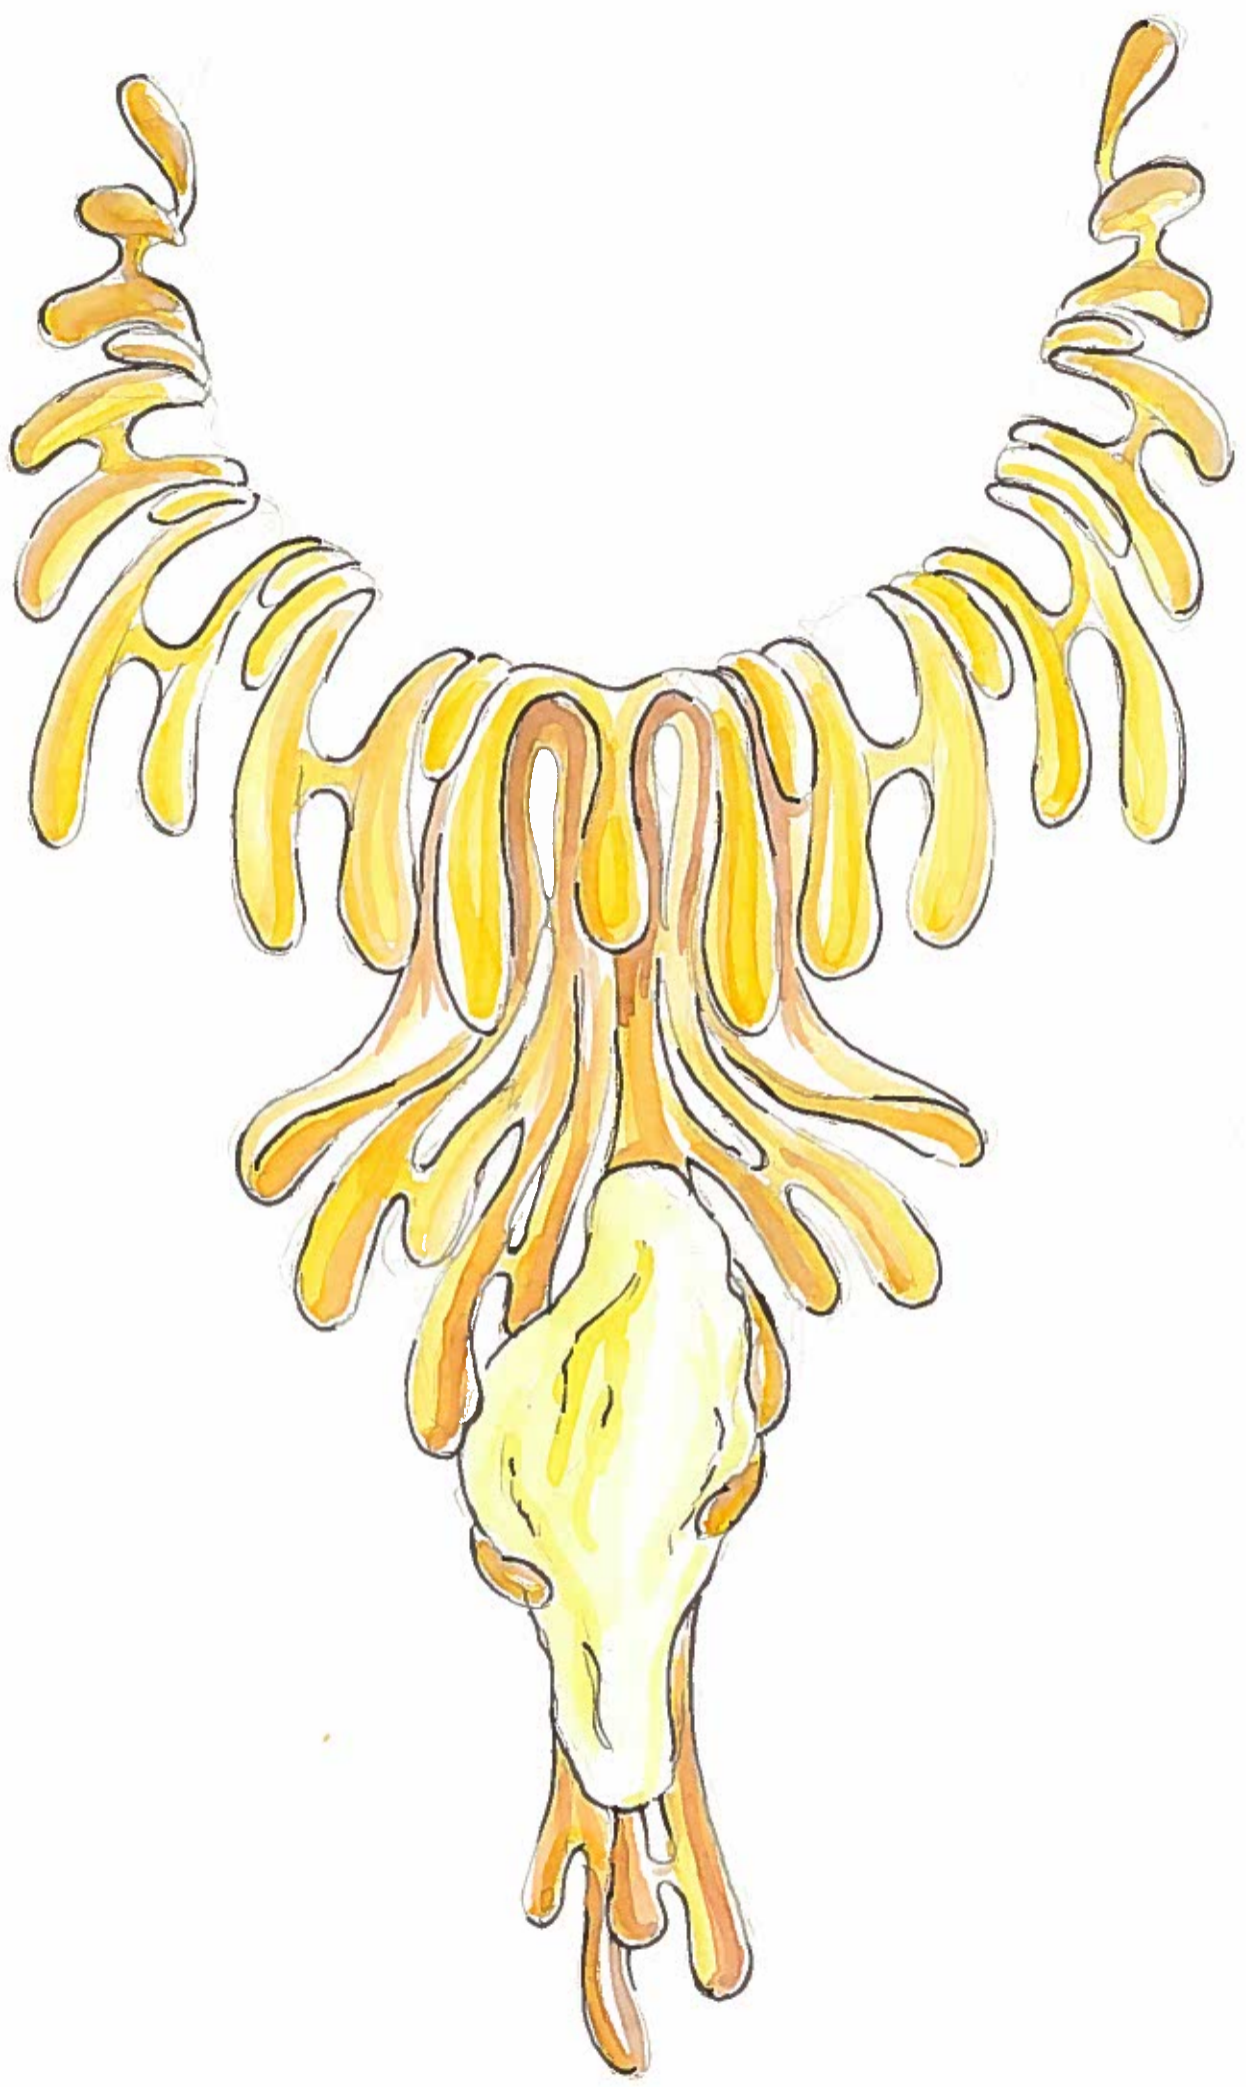

collar
TOTANKAMU

8

LYBIAN DESERT GLASS